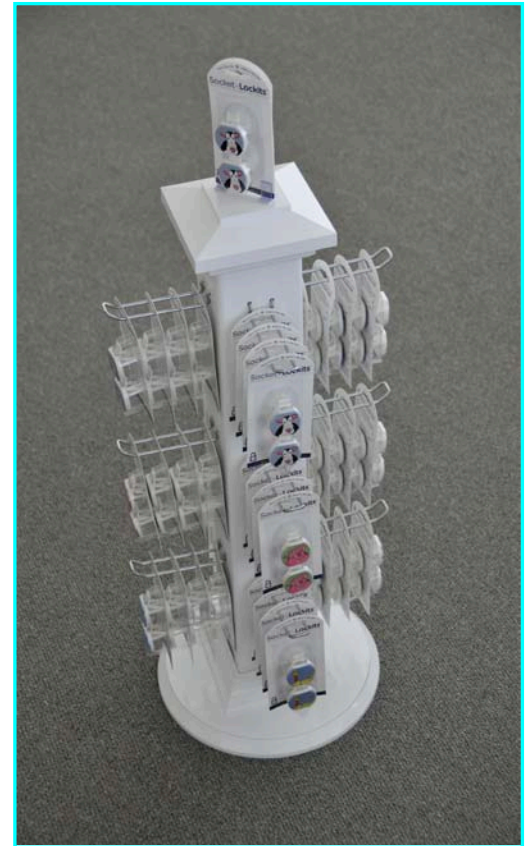

**Socket-Lockits™**

900 Airport Road • Suite 4 • West Chester, PA 19380 • [www.socketlockits.com](http://www.socketlockits.com)

- Item 1: Qty. 1: 2 foot (or optional 5 foot) post with wood base
- Item 2: Qty. 1: Lazy Susan
- Item 3: Qty. 1: Post skirt
- Item 4: Qty. 1: Post cap
- Item 5: Qty. 12 hangers (2 foot) or 28 hangers (5 foot)
- Item 6: Qty. 1: Washer
- Item 7: Qty. 1: Screw

**Step 1-** Place screw (7) through washer (6)

**Step 2-** Pass the Screw (7) through the bottom of the post

**Step 3-** Slip post skirt (3) down post (1)

**Step 4-** Attach post hangers (5)

**Step 5-** Attach post cap (4)