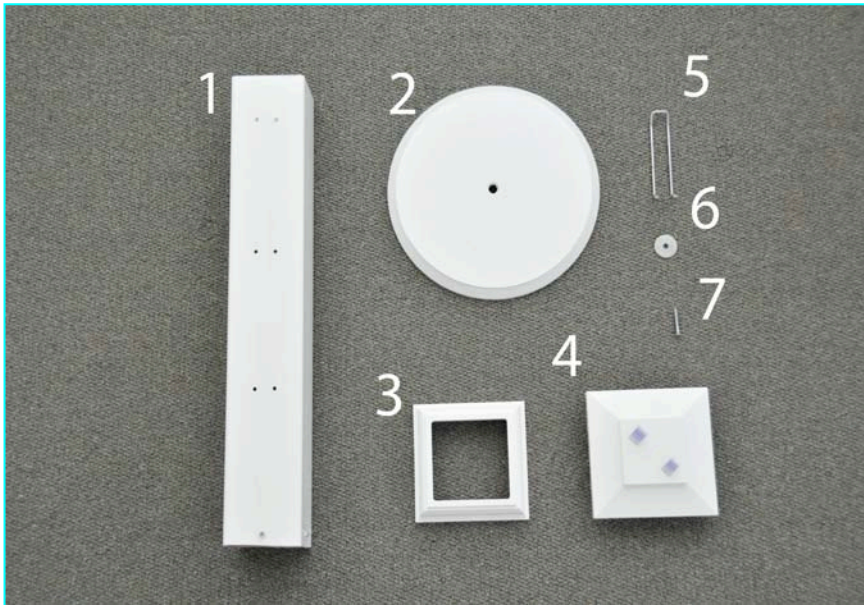

**Socket-Lockits™**

900 Airport Road • Suite 4 • West Chester, PA 19380 • [www.socketlockits.com](http://www.socketlockits.com)

- Item 1: Qty. 1: 2 foot (or optional 5 foot) post with wood base
- Item 2: Qty. 1: Lazy Susan
- Item 3: Qty. 1: Post skirt
- Item 4: Qty. 1: Post cap
- Item 5: Qty. 12 hangers (2 foot) or 28 hangers (5 foot)
- Item 6: Qty. 1: Washer
- Item 7: Qty. 1: Screw

**Step 1-** Place screw (7) through washer (6)

**Step 2-** Pass the Screw (7) through the bottom of the post

**Step 3-** Slip post skirt (3) down post (1)

**Step 4-** Attach post hangers (5)

**Step 5-** Attach post cap (4)